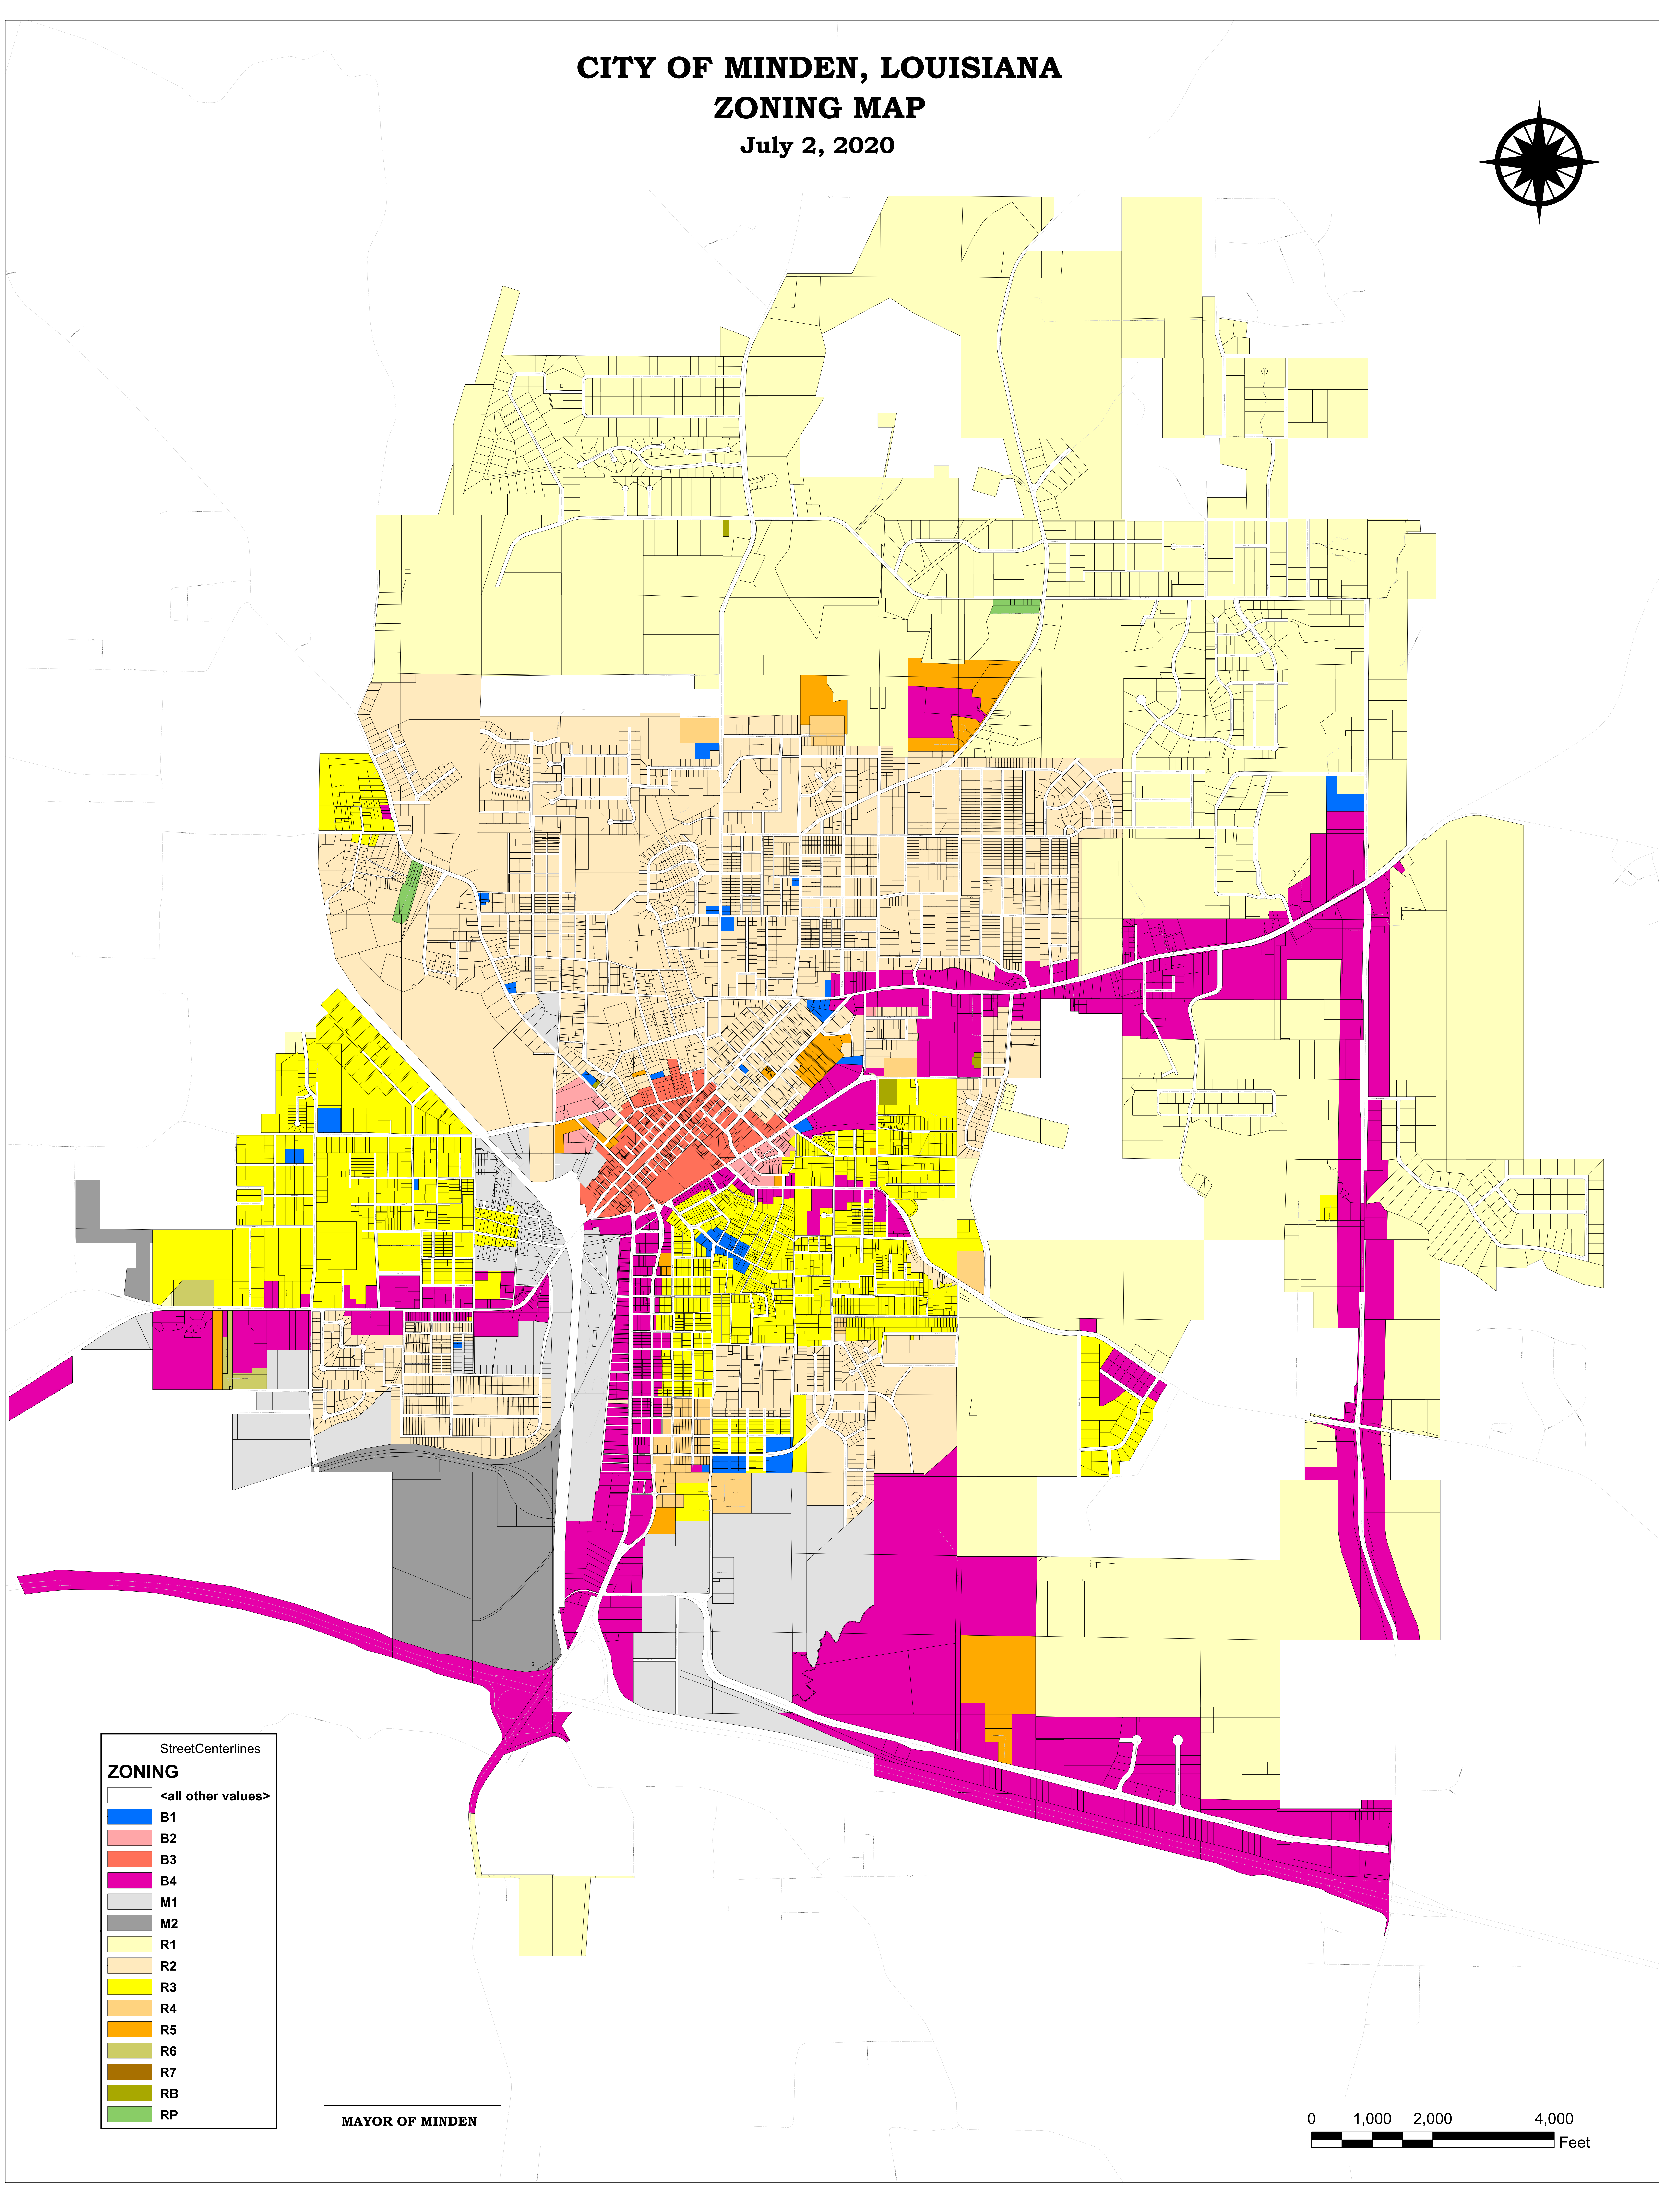

CITY OF MINDEN, LOUISIANA ZONING MAP

July 2, 2020

StreetCenterlines

ZONING

- <all other values>
- B1
- B2
- B3
- B4
- M1
- M2
- R1
- R2
- R3
- R4
- R5
- R6
- R7
- RB
- RP

MAYOR OF MINDEN